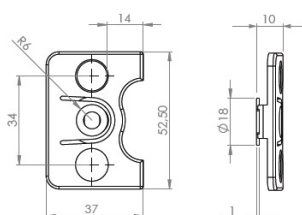

PRODUCT SHEET

Description:

Mounting Plate "Smart-Fix" F/Obsession Hinge, Brass, Black,

Item number:

15.06.486-0

Units	Box	Carton	HS Code	Barcode
Pcs.	1	100	8302420090	 5704866510257

Obsession Hinge: 15.06.480/481