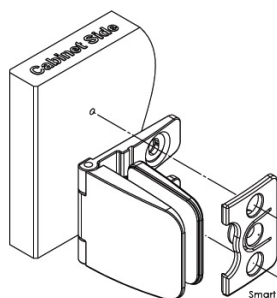

PRODUCT SHEET

Description:

Mounting Plate "Smart-Fix" F/Obsession Hinge, Brass, Black,

Item number:

15.06.486-0

Units	Box	Carton	HS Code	Barcode
Pcs.	1	100	8302420090	 5704866510257

Obsession Hinge: 15.06.480/481